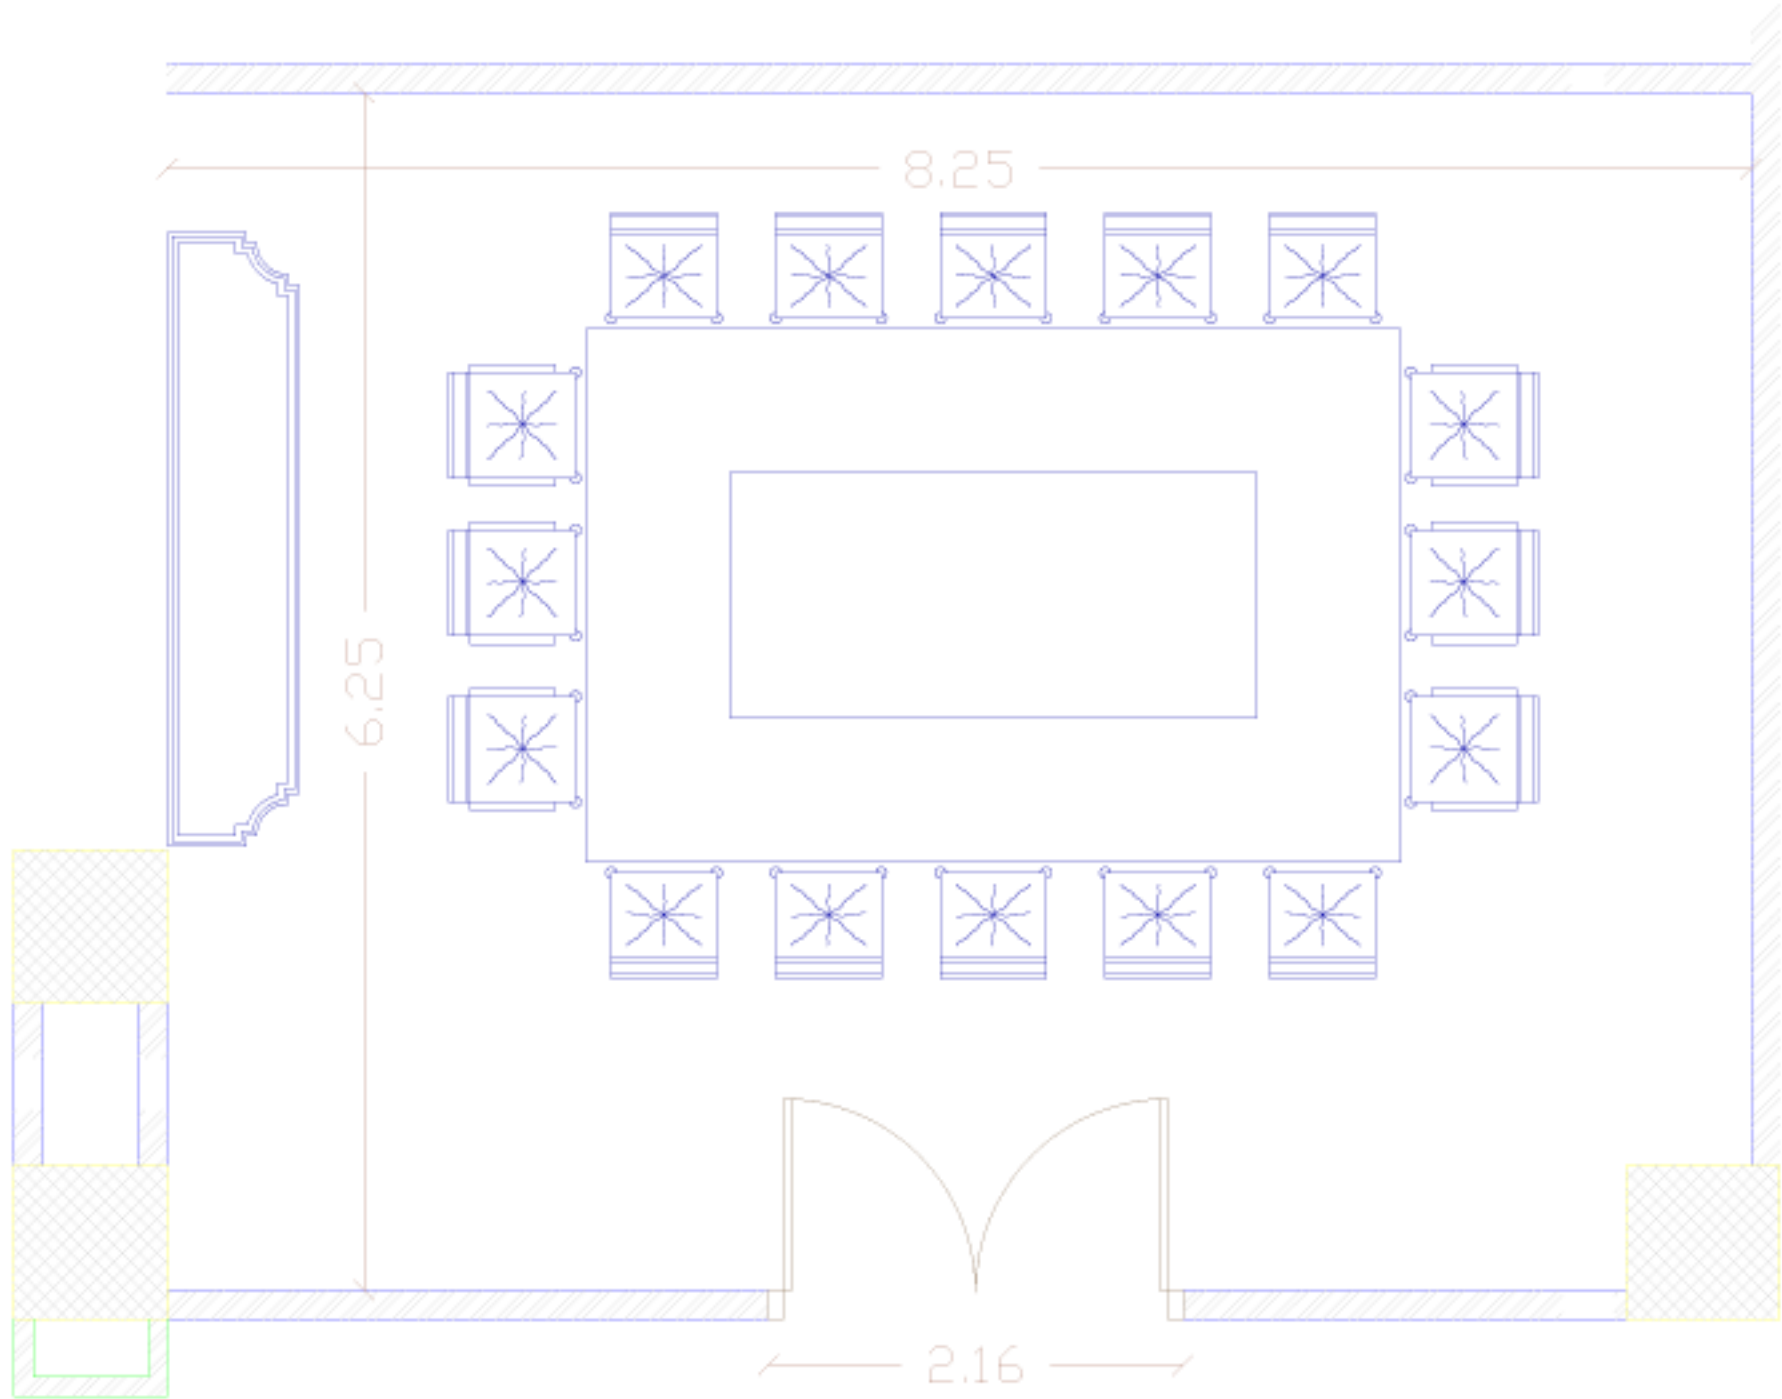

# YARMOUK HALL

Theater S

Classroom

Round Table

Reception

Rectangular

U Shape

Length

Width

Height

Area (m<sup>2</sup>)

Door Width

Door Height

Power

Telephone and Data

Hall Name

Yarmouk Lounge

Lounge

30

20

25

20

Lounge

8.2