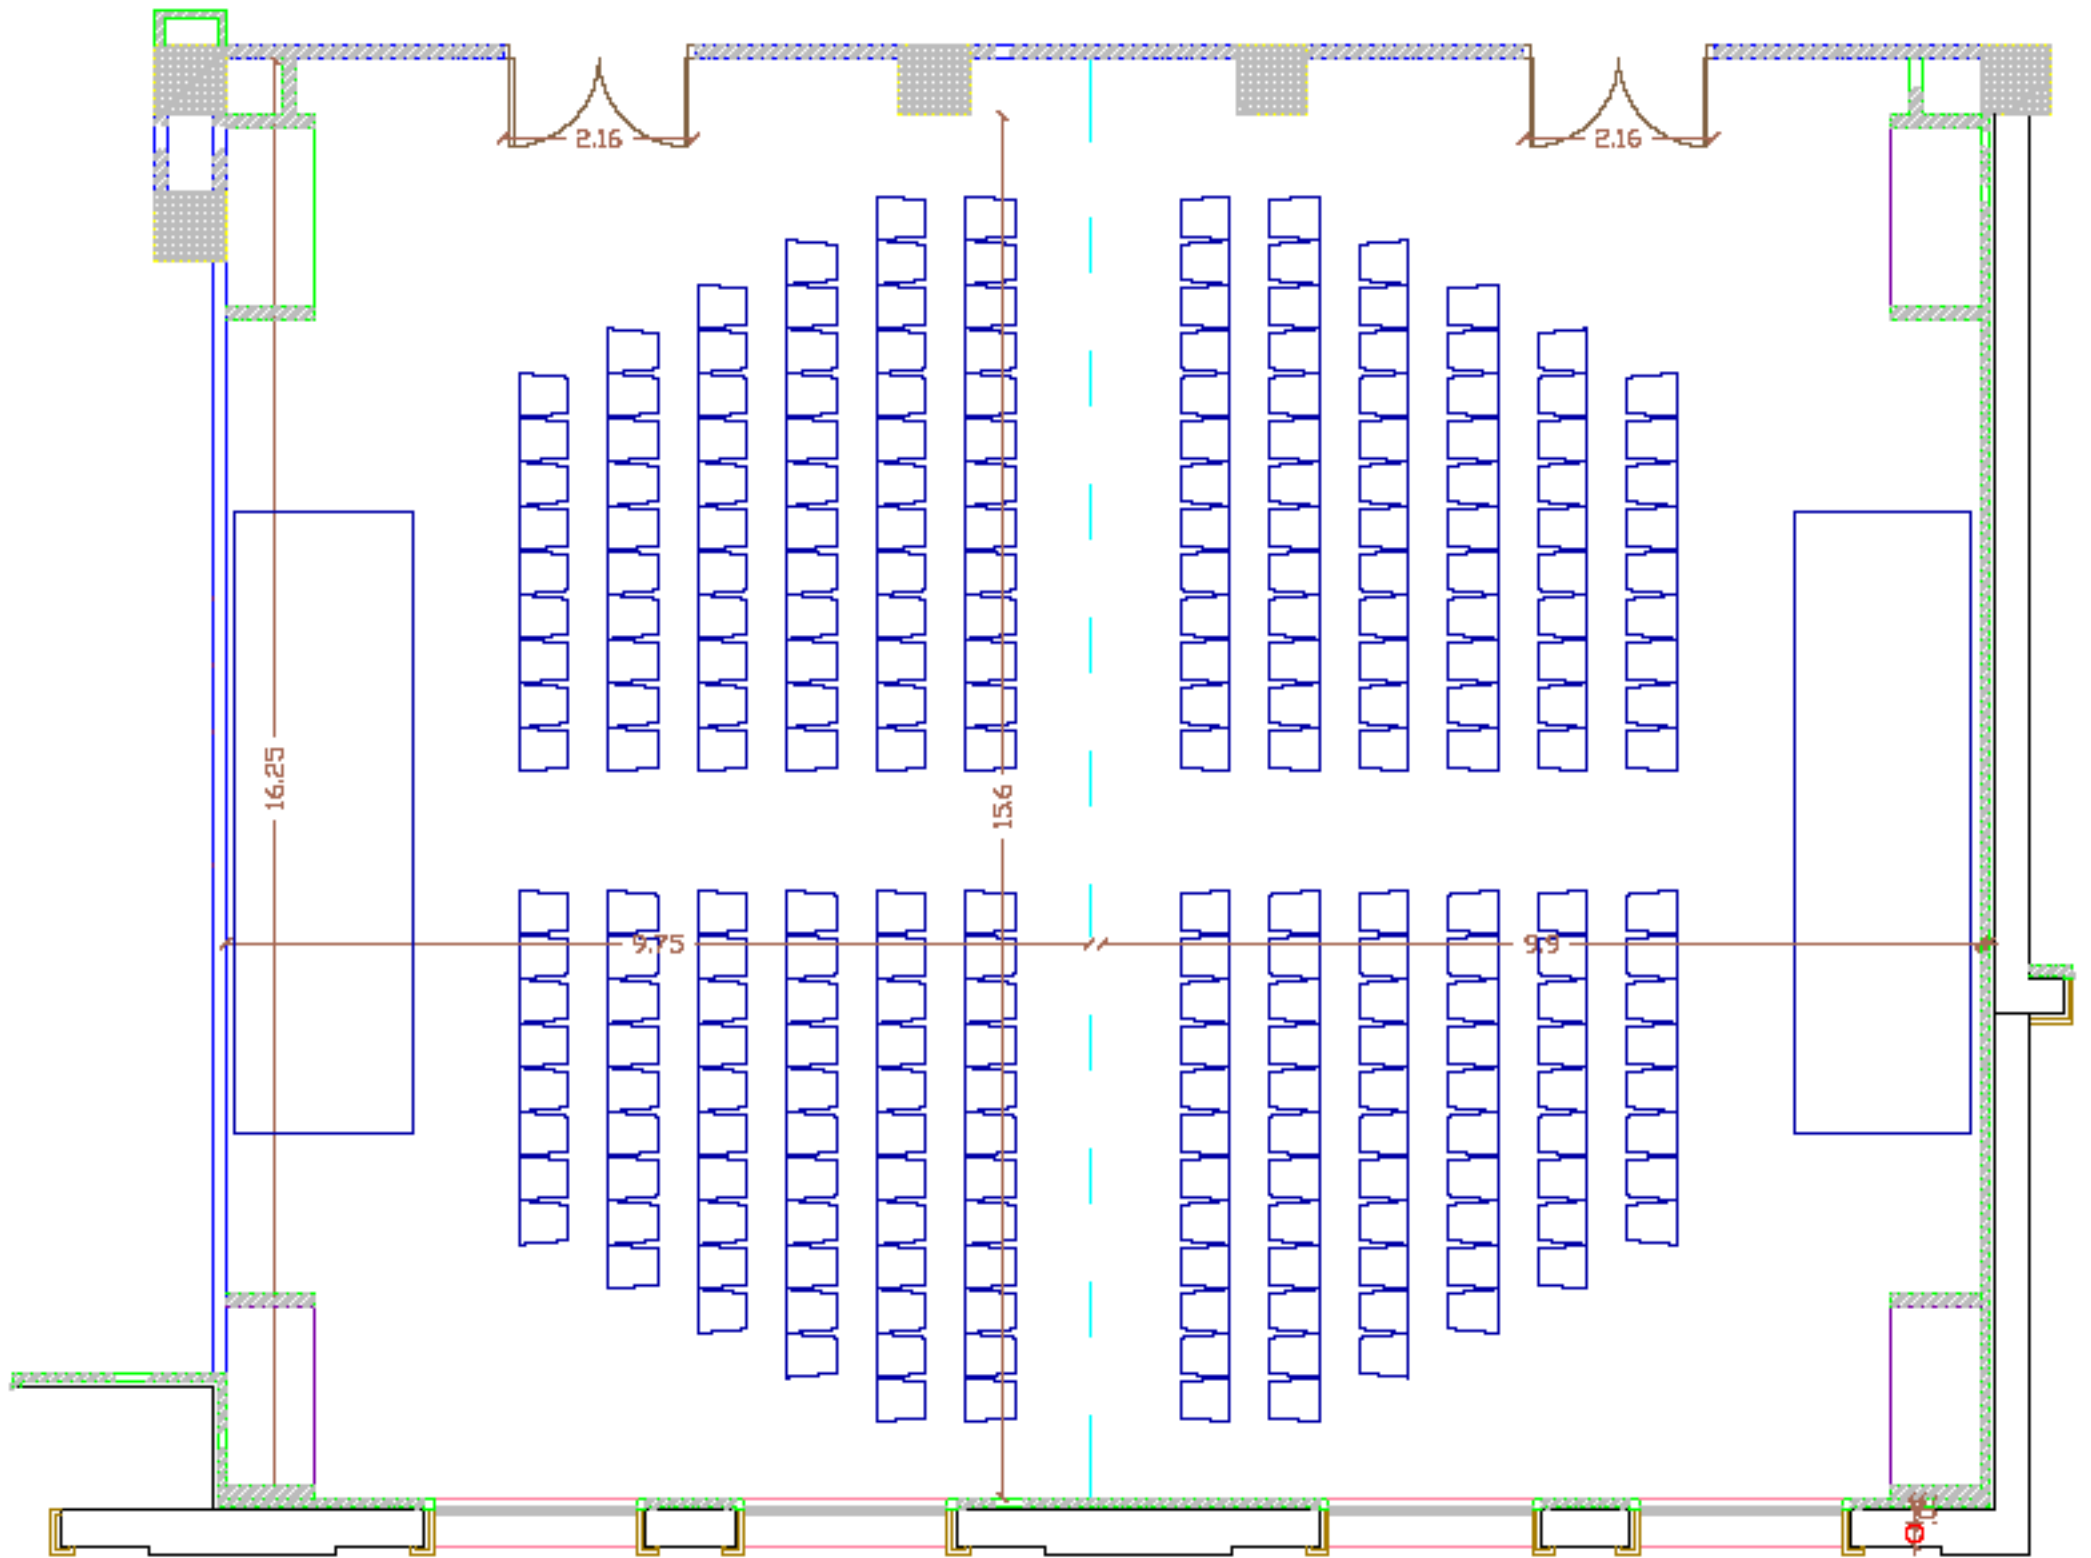

WADI RUM 1+2 HALLS

Hall Name	Theater S	Classroom	Round Table	Reception	Rectangular	U Shape	Length	Width	Height	Area (m ²)	Door Width	Door Height	Power	Telephone and Data
Wadi Rum Hall I+II	350	150	200	250	252	51	19.65	16.25	3.77	319	2	3	24	50