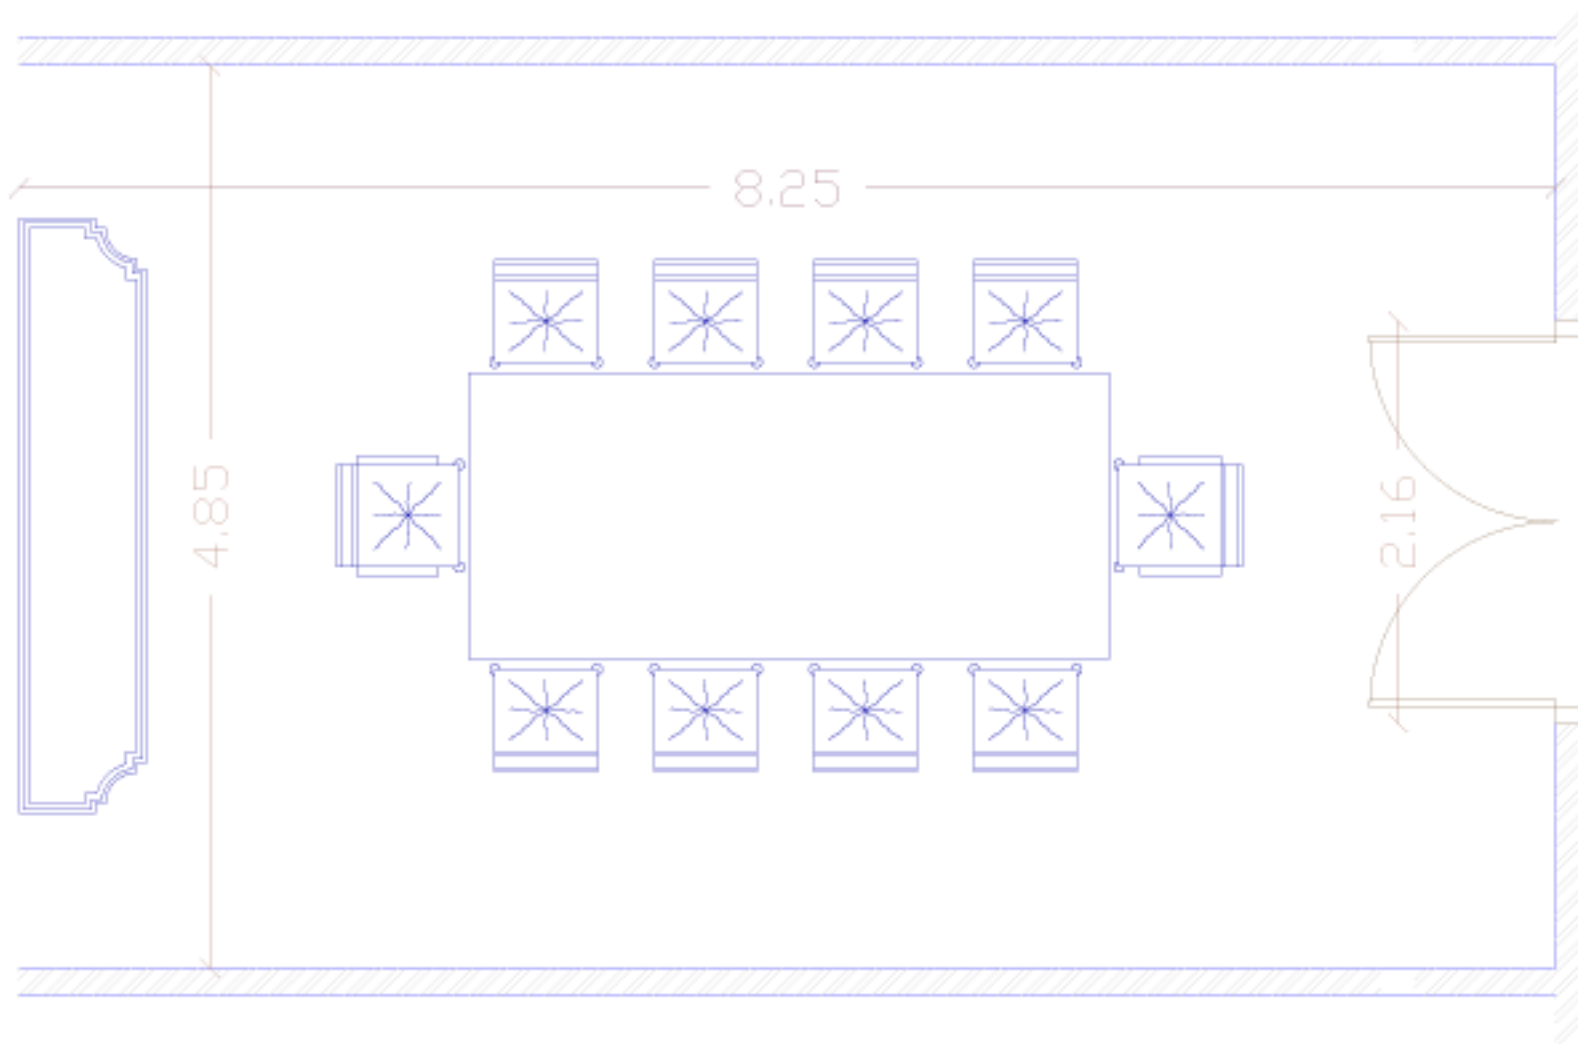

UMM QAISS HALL

Theater S

Classroom

Round Table

Reception

Rectangular

U Shape

Length

Width

Height

Area (m²)

Door Width

Door Height

Power

Telephone and Data

Hall Name