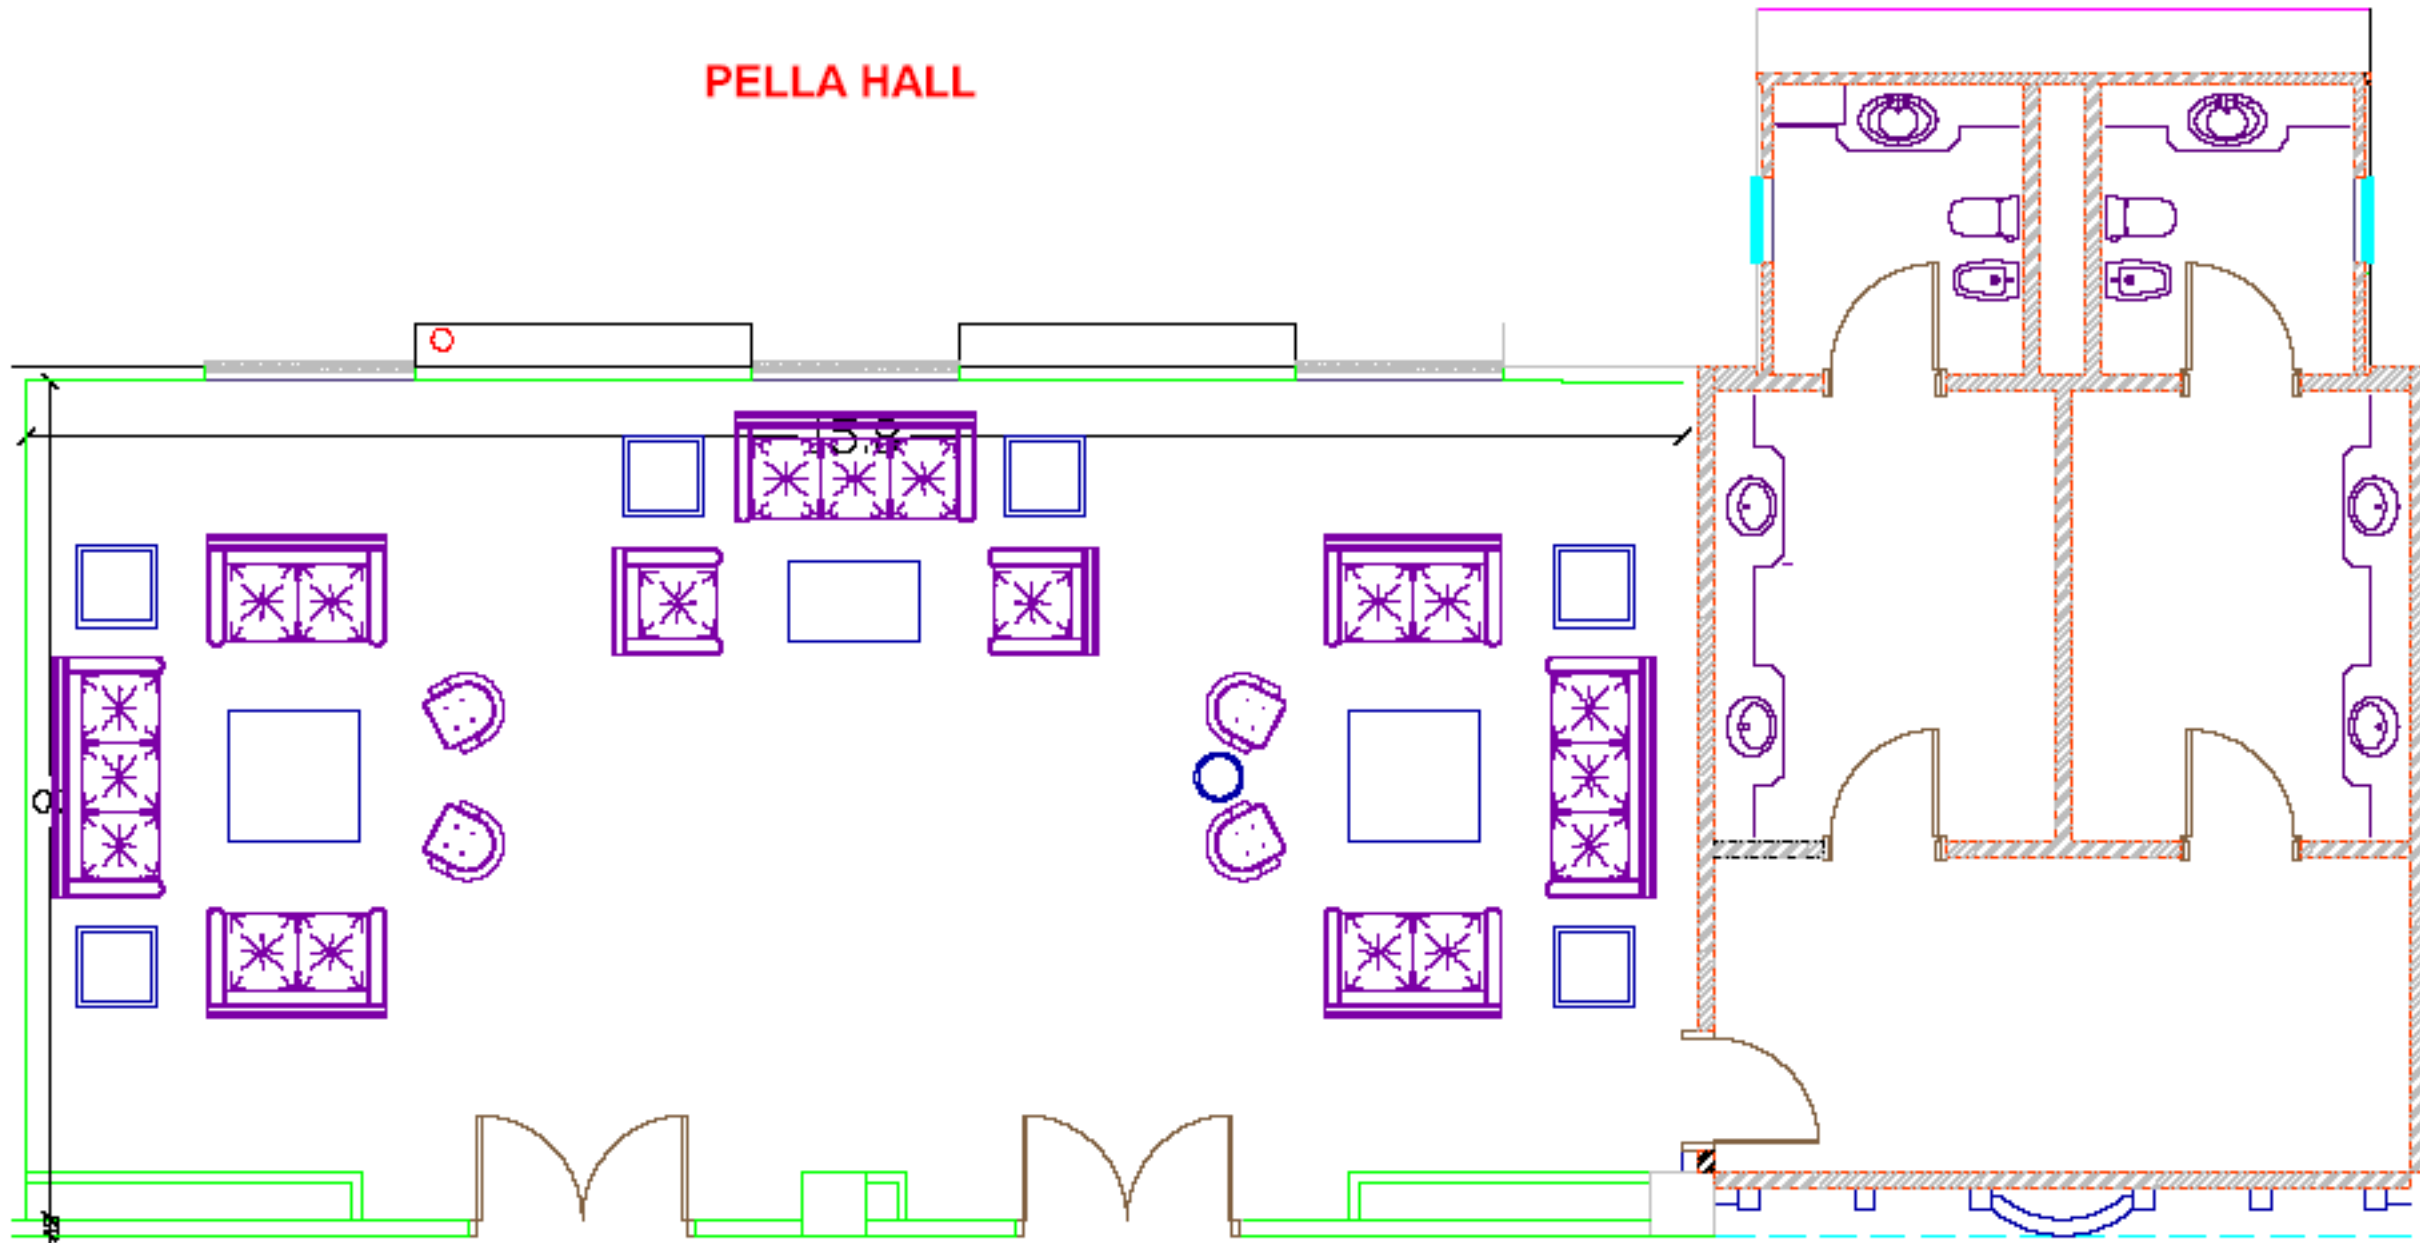

# PELLA HALL

Hall Name	Theater S	Classroom	Round Table	Reception	Rectangular	U Shape	Length	Width	Height	Area (m <sup>2</sup> )	Door Width	Door Height	Power	Telephone and Data
Pella V.I.P Lounge							8.15	15.77	3.77	128.526	2	3	16	32