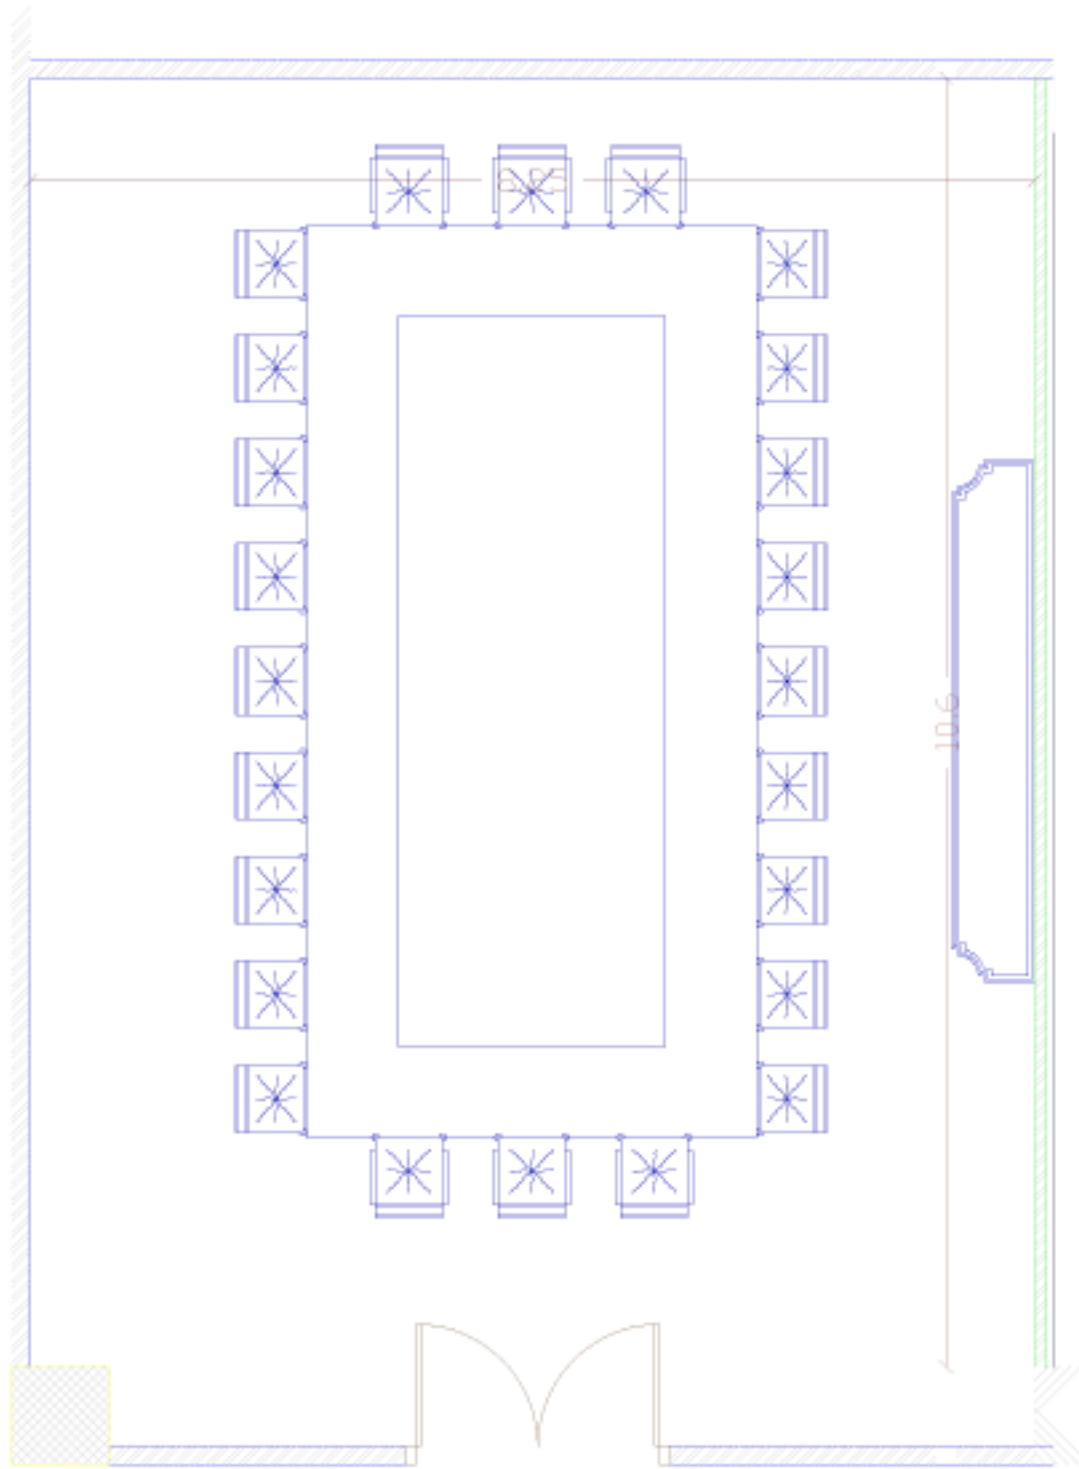

MOUTA HALL

Theater S

Classroom

Round Table

Reception

Rectangular

U Shape

Length

Width

Height

Area (m²)

Door Width

Door Height

Power

Telephone and Data

Hall Name

Mou'ta Lounge

Lounge

46

40

Lounge

14to24

Lounge

11.35

8.24

3.77

93.524

2

3

16

33