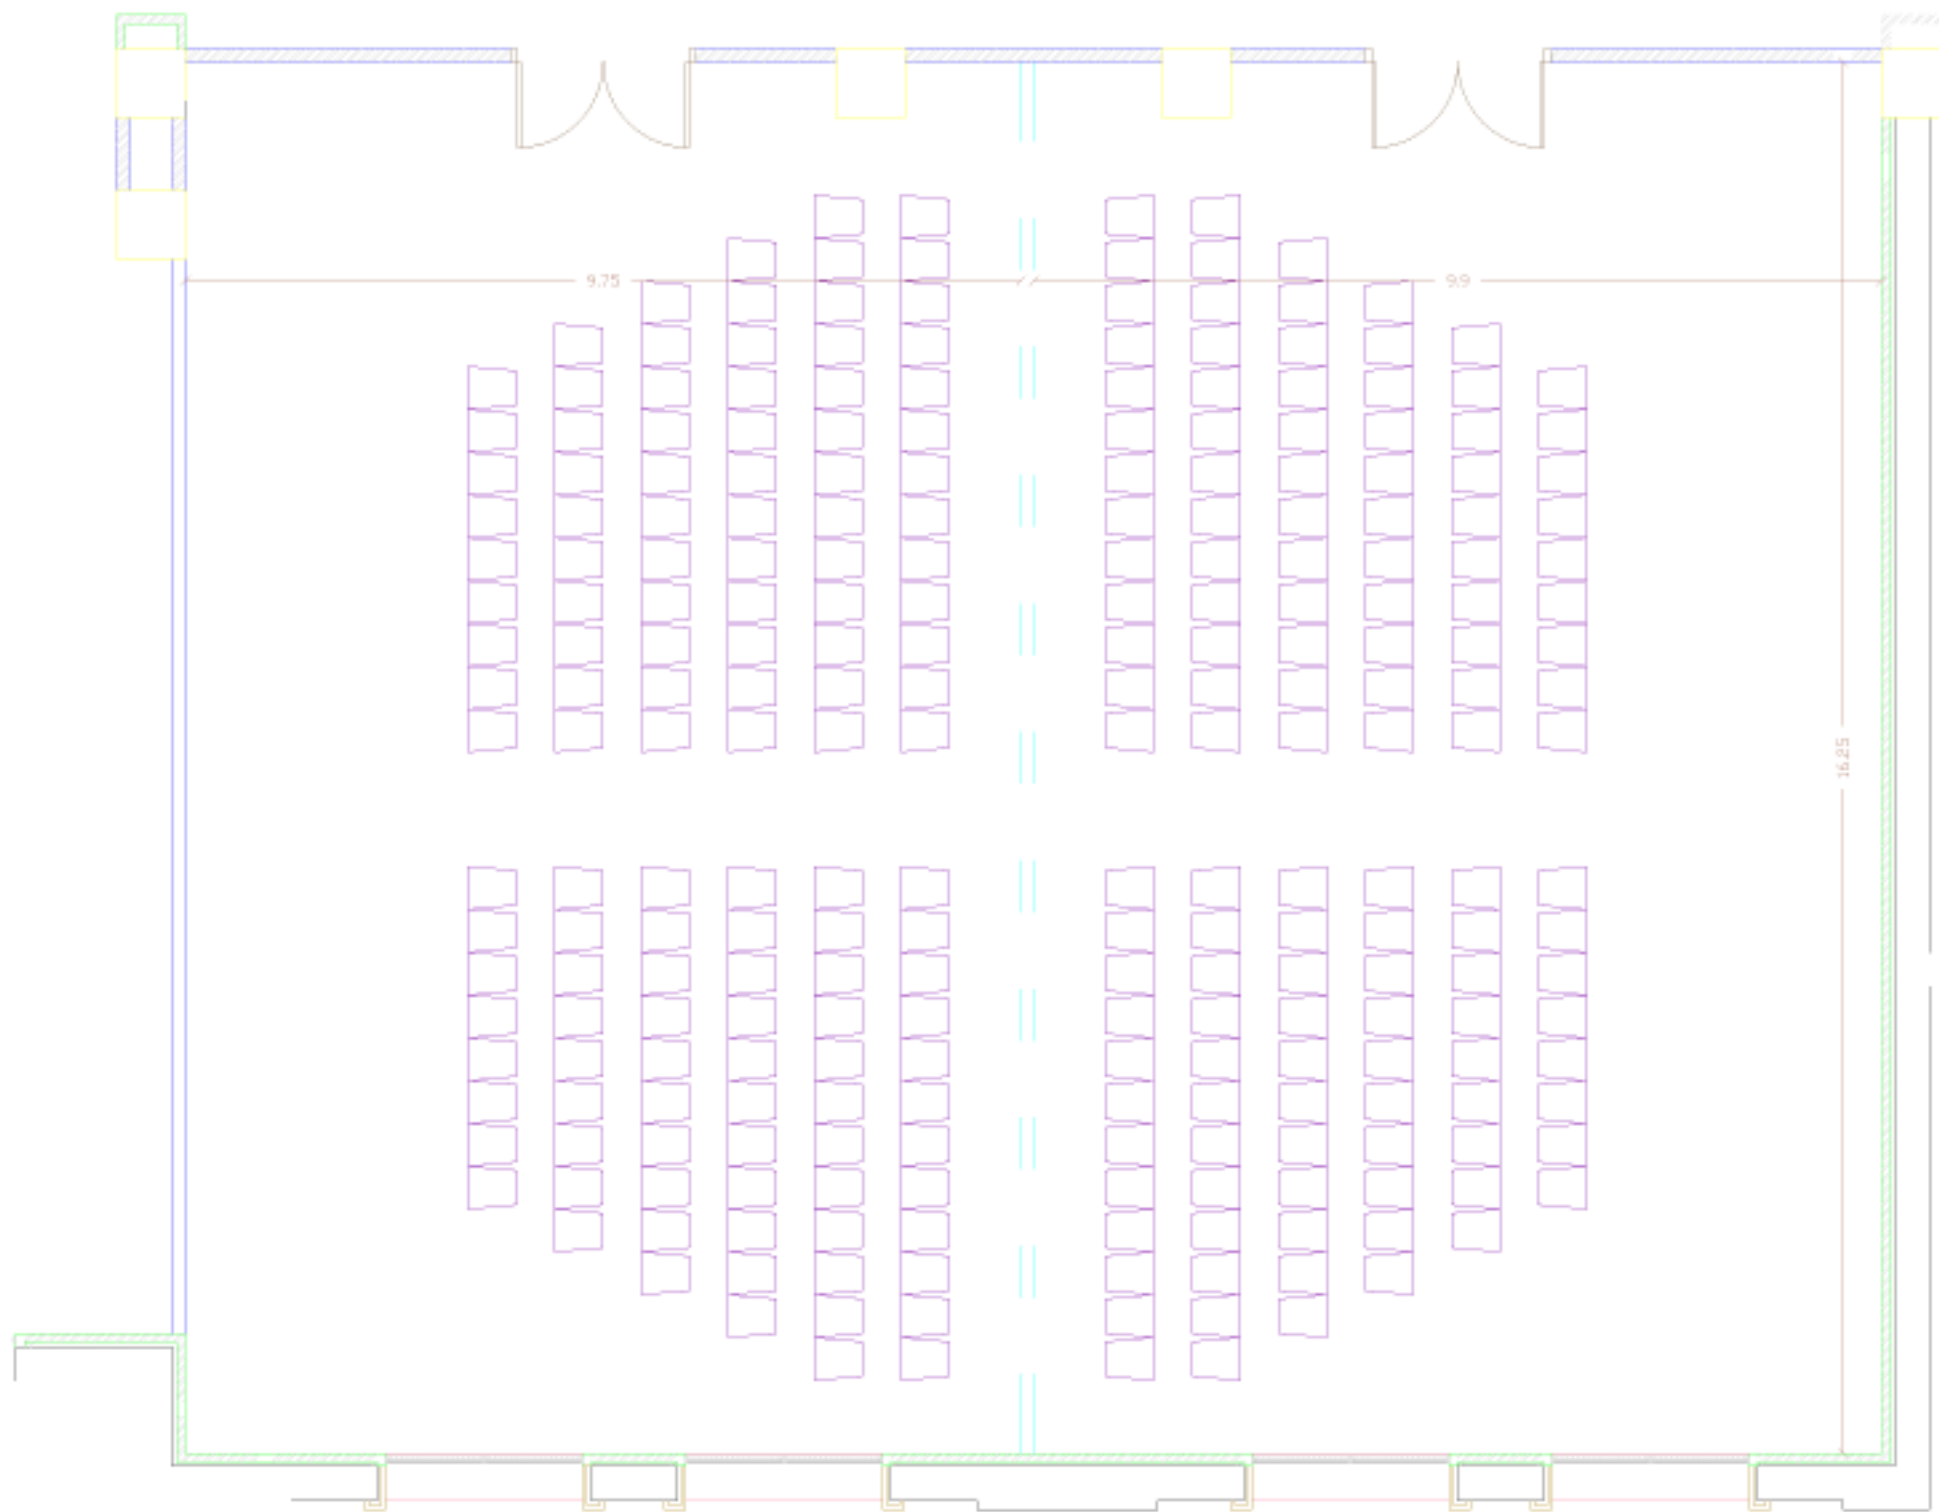

# MOUNT NEBO 1+2 HALLS

Theater 5

Classroom

Round Table

Reception

Rectangular

U Shape

Length

Width

Height

Area (m<sup>2</sup>)

Door Width

Door Height

Power

Telephone and Data

Hall Name