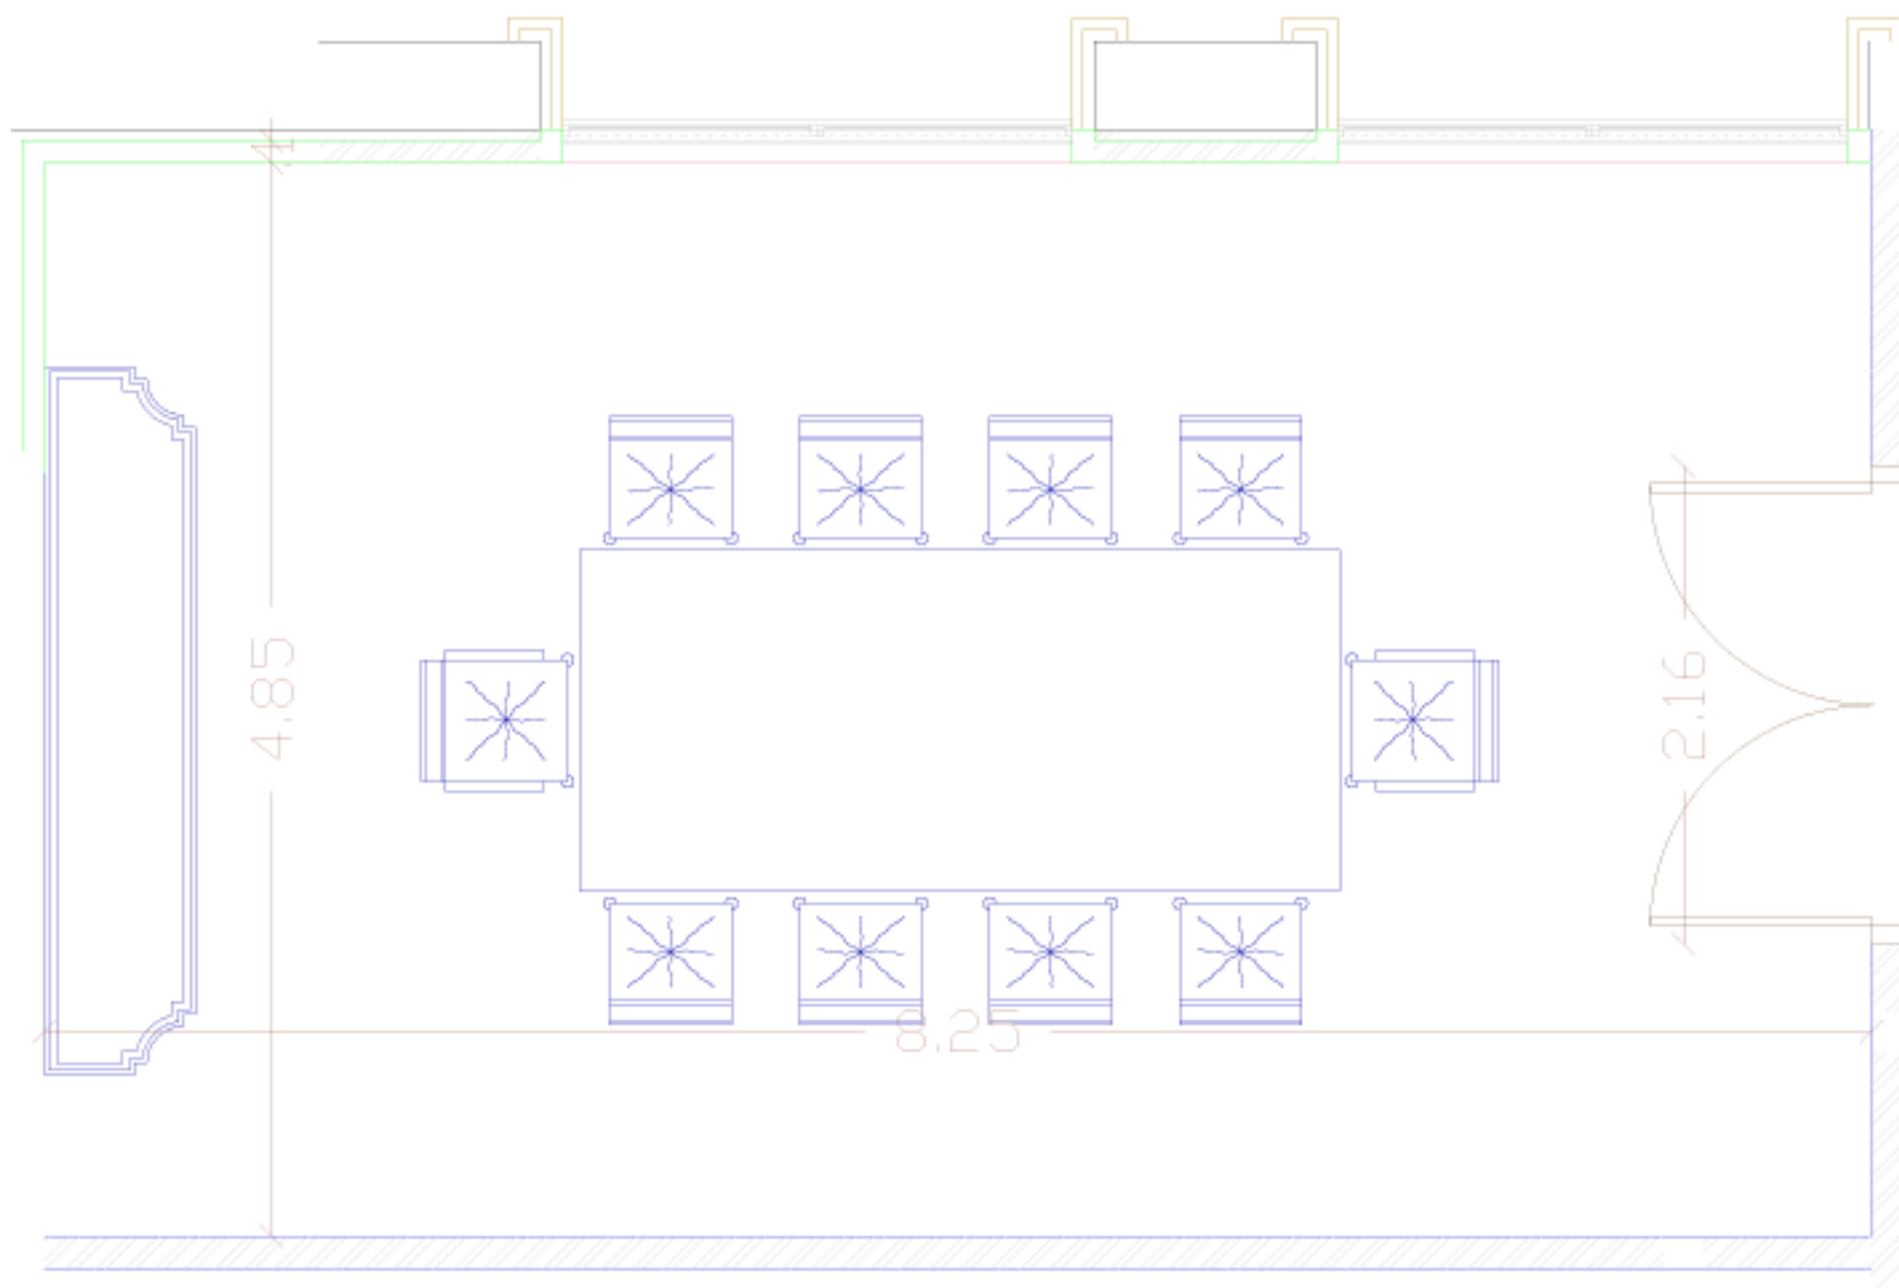

JERASH HALL

Hall Name	Theater S	Classroom	Round Table	Reception	Rectangular	U Shape	Length	Width	Height	Area (m ²)	Door Width	Door Height	Power	Telephone and Data
Jerash Lounge	Lounge	Lounge	Lounge	Lounge	Lounge	Lounge	8.2	4.82	3.77	39.524	2	3	8	17