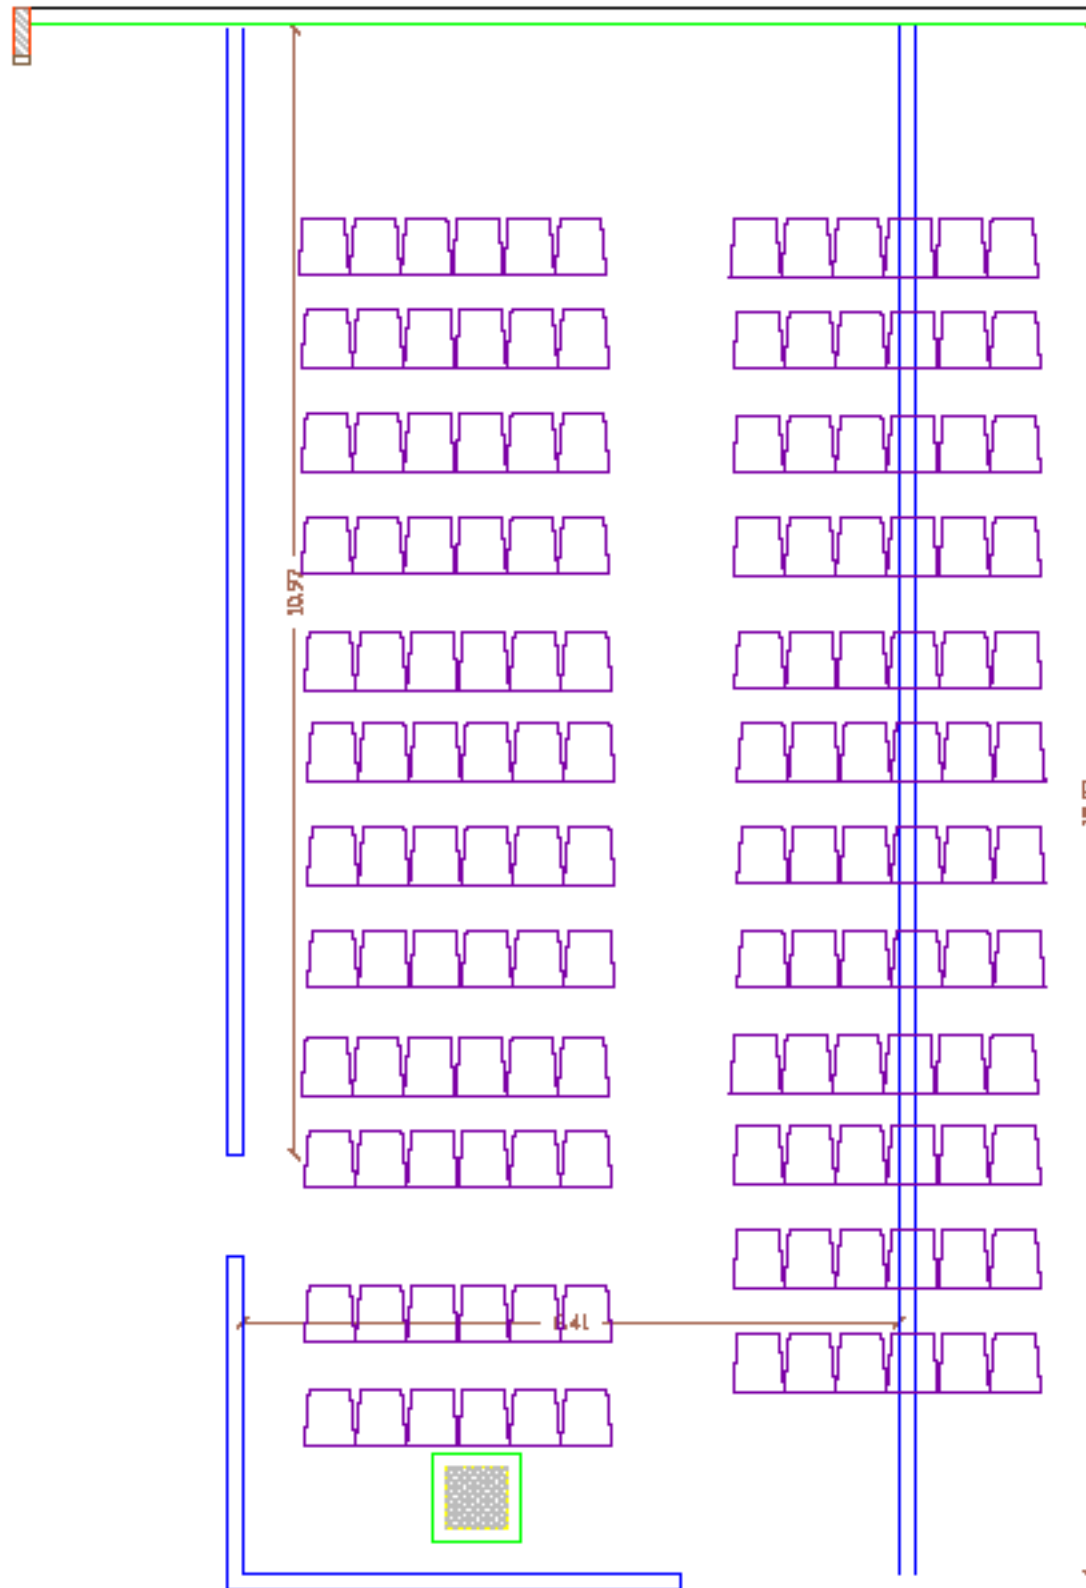

HARRANEH HALL 3

Hall Name	Theater S	Classroom	Round Table	Reception	Rectangular	U Shape	Length	Width	Height	Area (m ²)	Door Width	Door Height	Power	Telephone and Data
Al-Harannah Hall 3	81	54	70	90	45	36	15.65	12	3.7	187.8	1.67	2.13	12	24