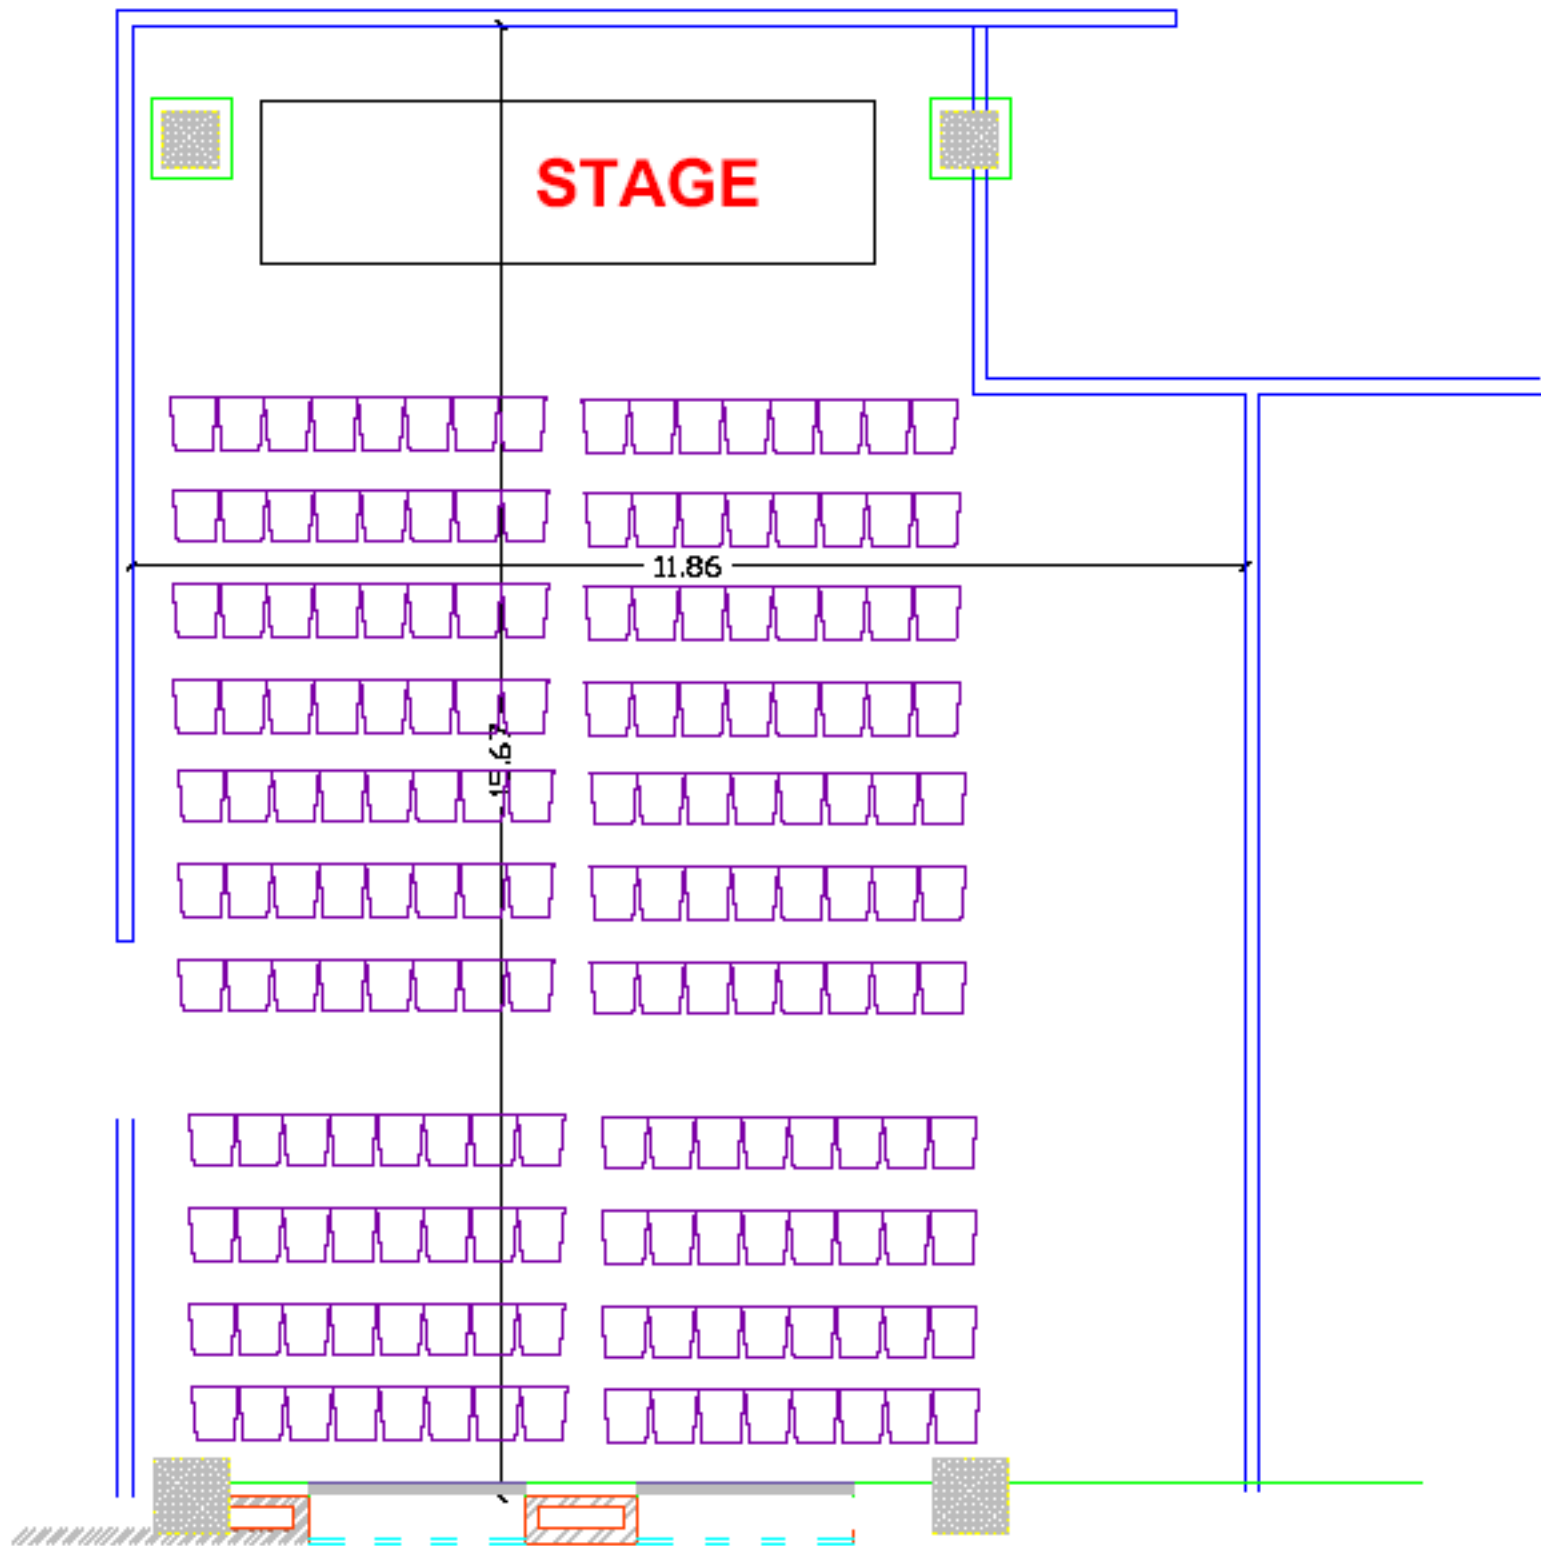

# HARRANEH 1 HALL

Theater S

Classroom

Round Table

Reception

Rectangular

U Shape

Length

Width

Height

Area (m<sup>2</sup>)

Door Width

Door Height

Power

Telephone and Data

Hall Name

Al-Harannah Hall 1

125

50

70

140

60

40

15.66