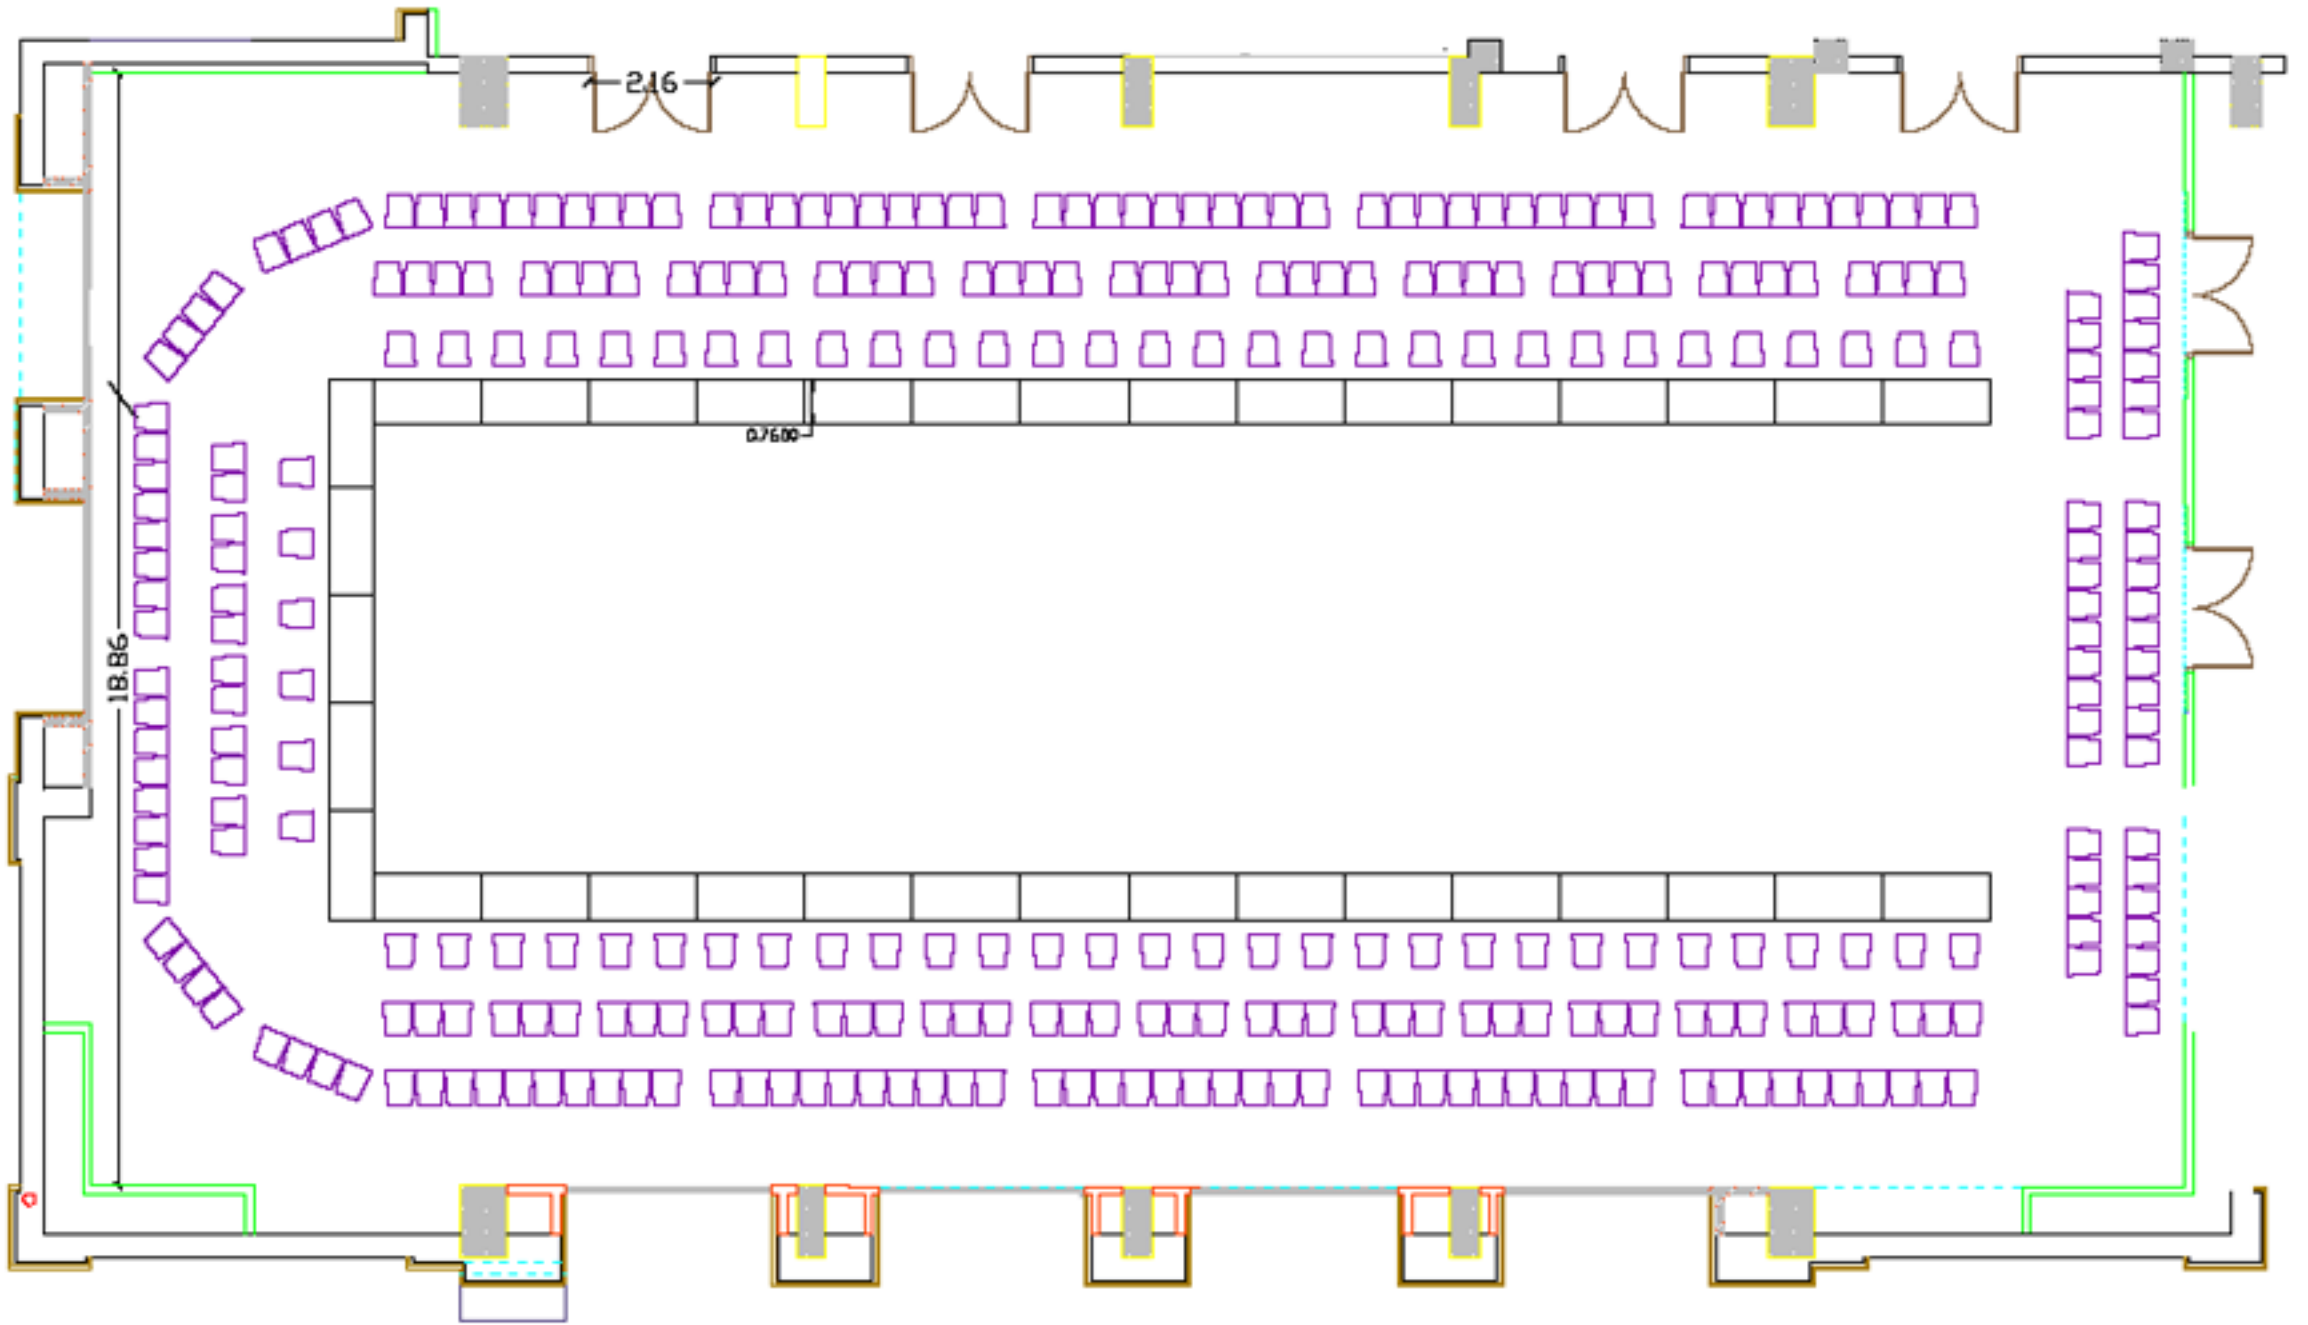

## Deadsea 1+2 Halls

Hall Name	Theater S	Classroom	Round Table	Reception	Rectangular	U Shape	Length	Width	Height	Area (m <sup>2</sup> )	Door Width	Door Height	Power	Telephone and Data
Dead Sea Hall 1+2	650	420	400	800	648	96	35.35	16.5	4.5	583.275	2	3	24	50