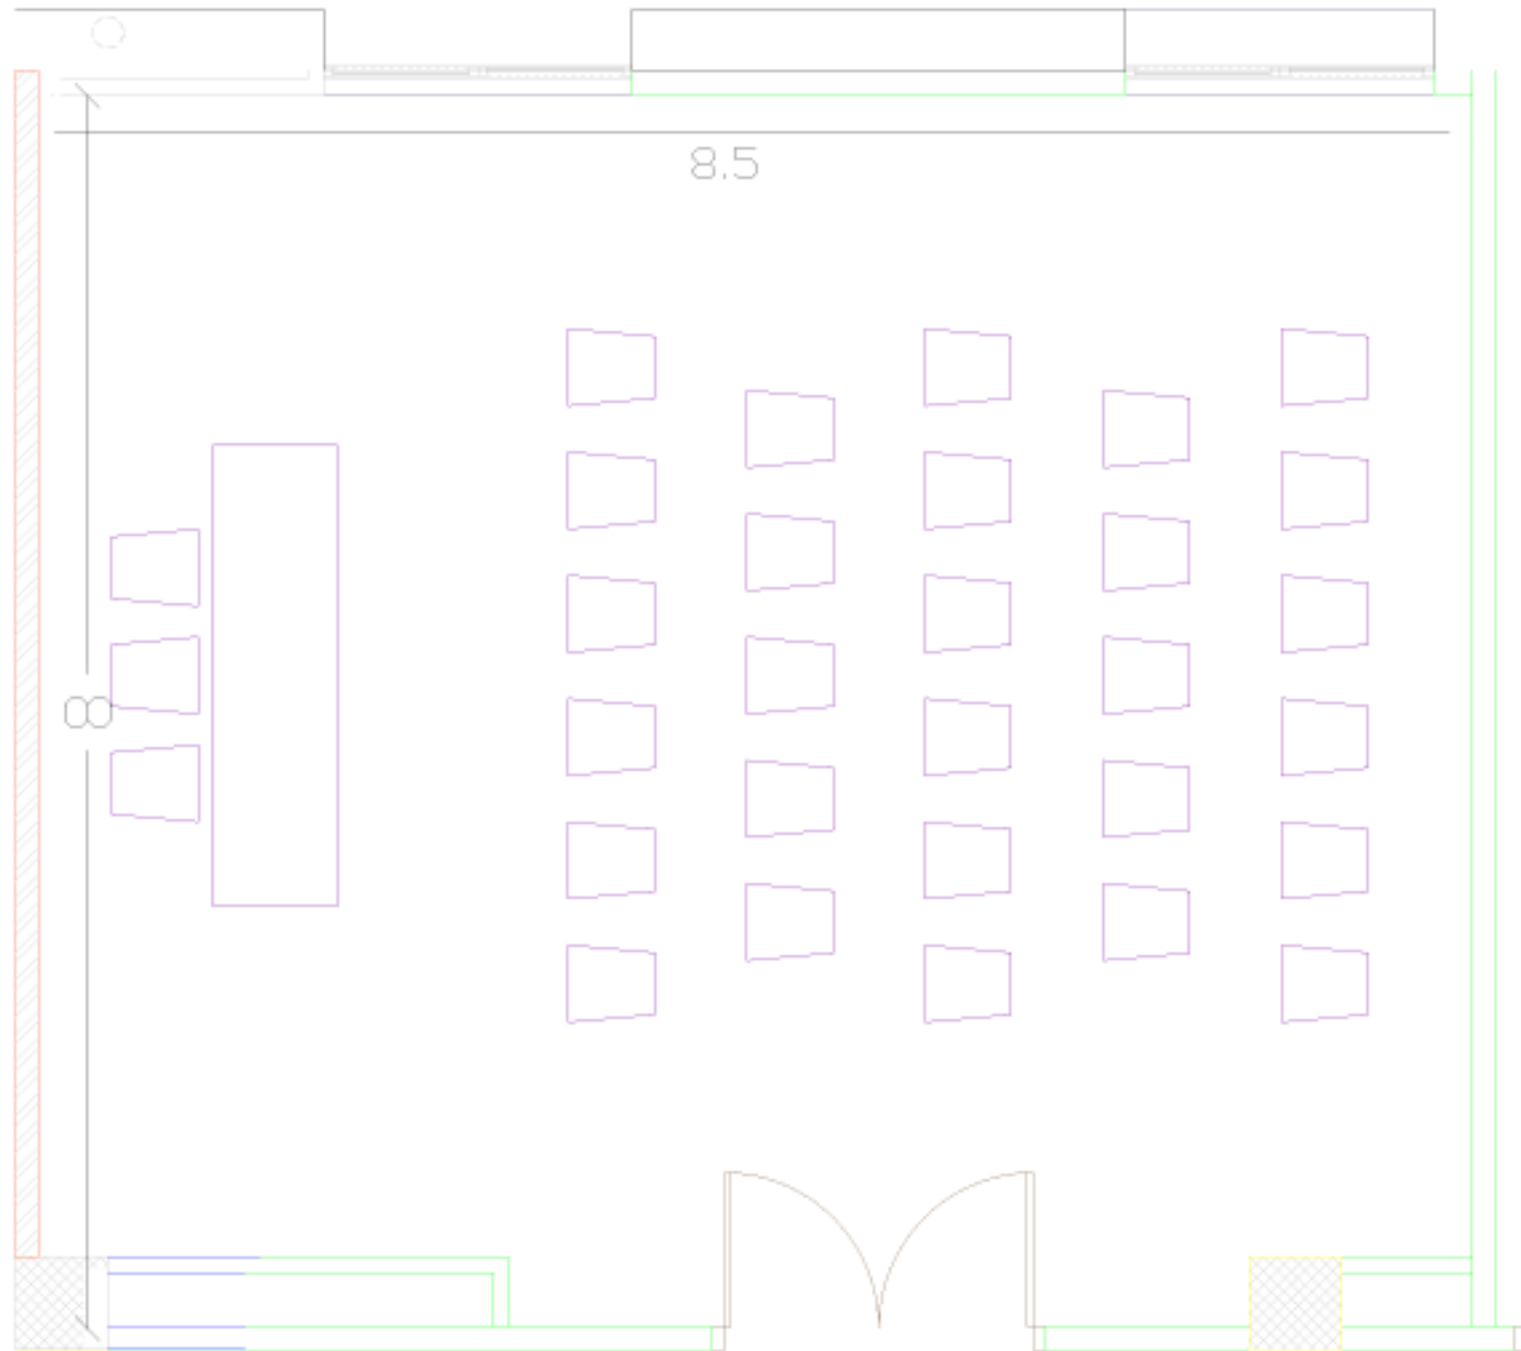

AZRAQ HALL

Theater S

Classroom

Round Table

Reception

Rectangular

U Shape

Length

Width

Height

Area (m²)

Door Width

Door Height

Power

Telephone and Data

Hall Name