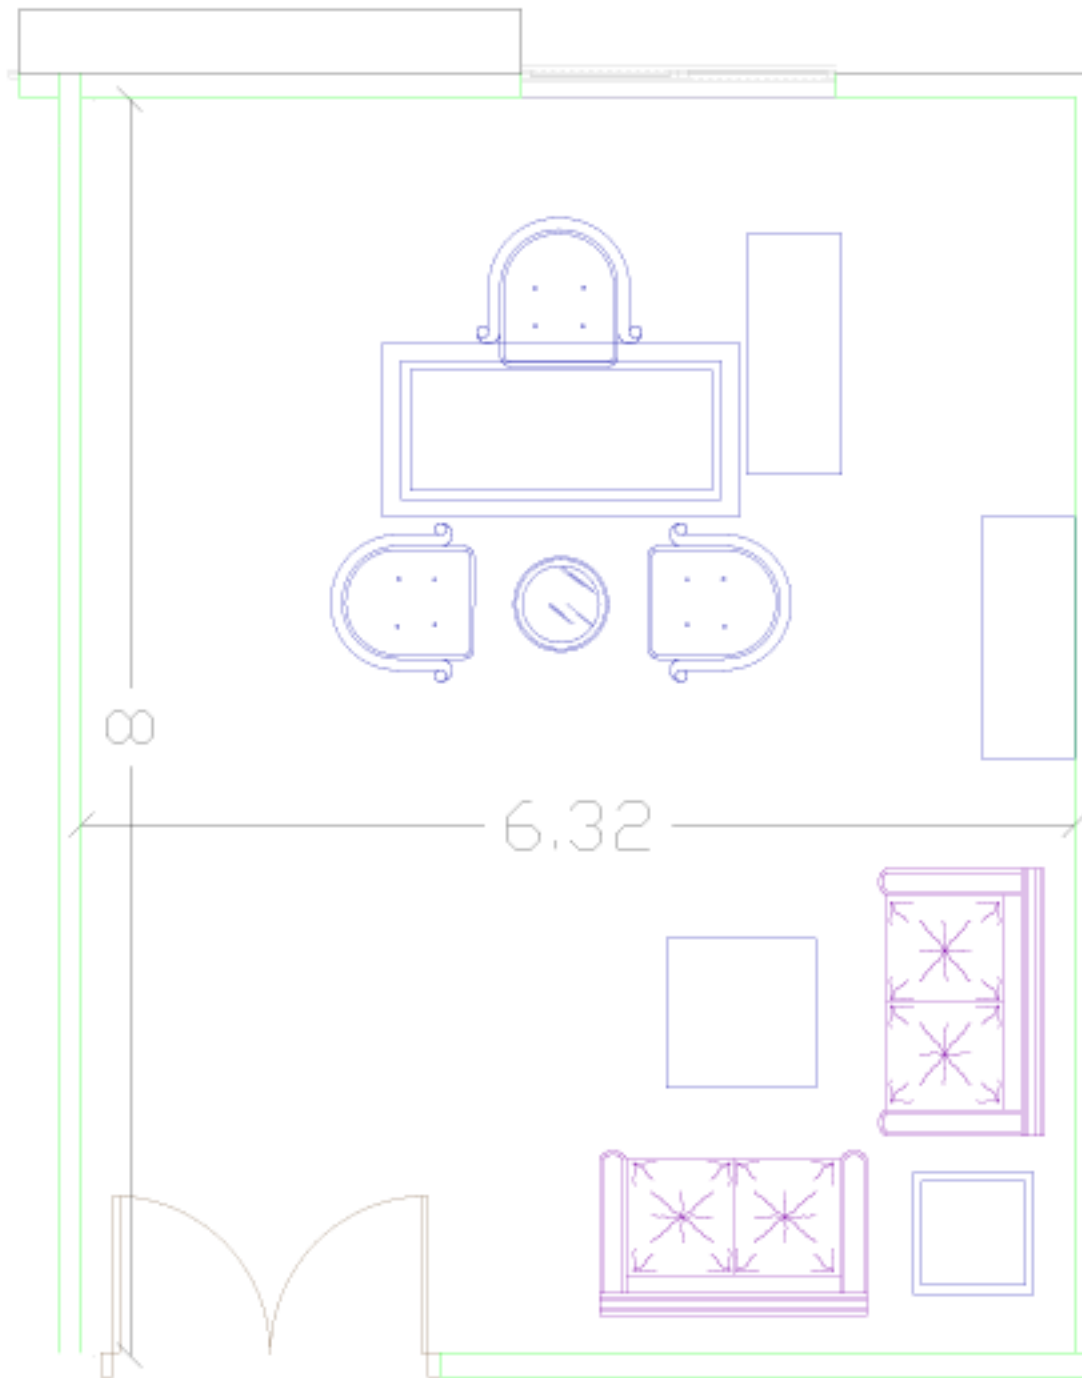

# AYLA HALL

Theater S

Classroom

Round Table

Reception

Rectangular

U Shape

Length

Width

Height

Area (m<sup>2</sup>)

Door Width

Door Height

Power

Telephone and Data

Hall Name