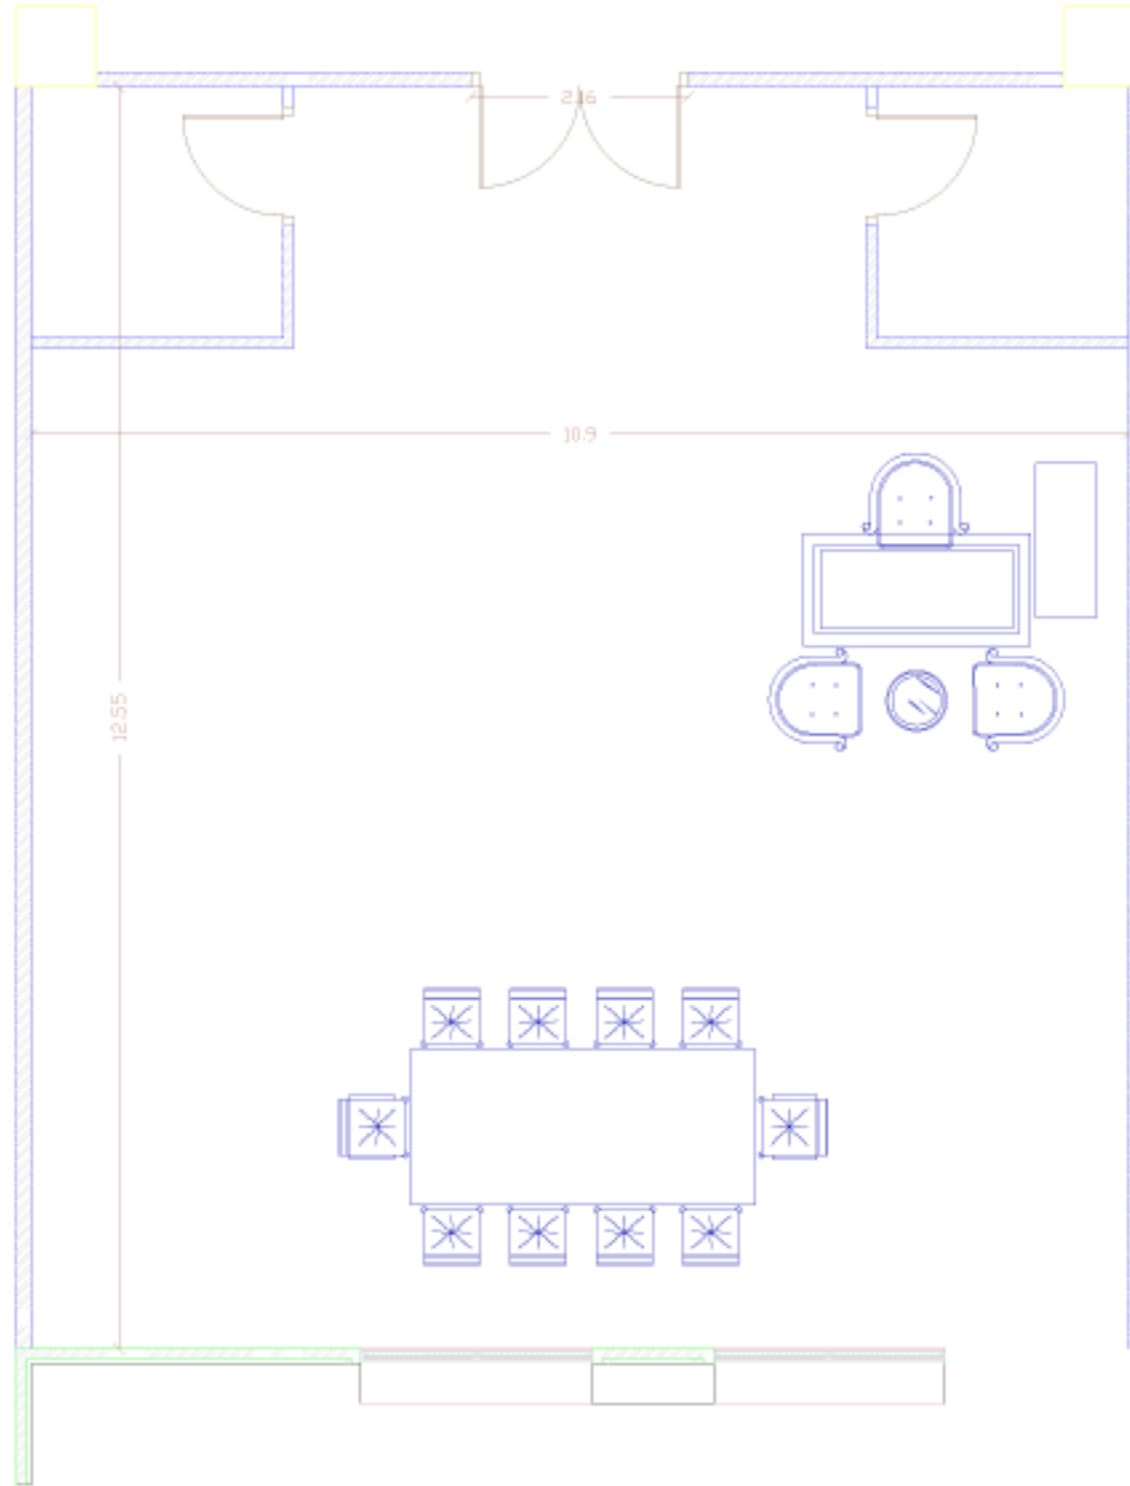

# AQABA HALL

Theater S

Classroom

Round Table

Reception

Rectangular

U Shape

Length

Width

Height

Area (m<sup>2</sup>)

Door Width

Door Height

Power

Telephone and Data

Hall Name