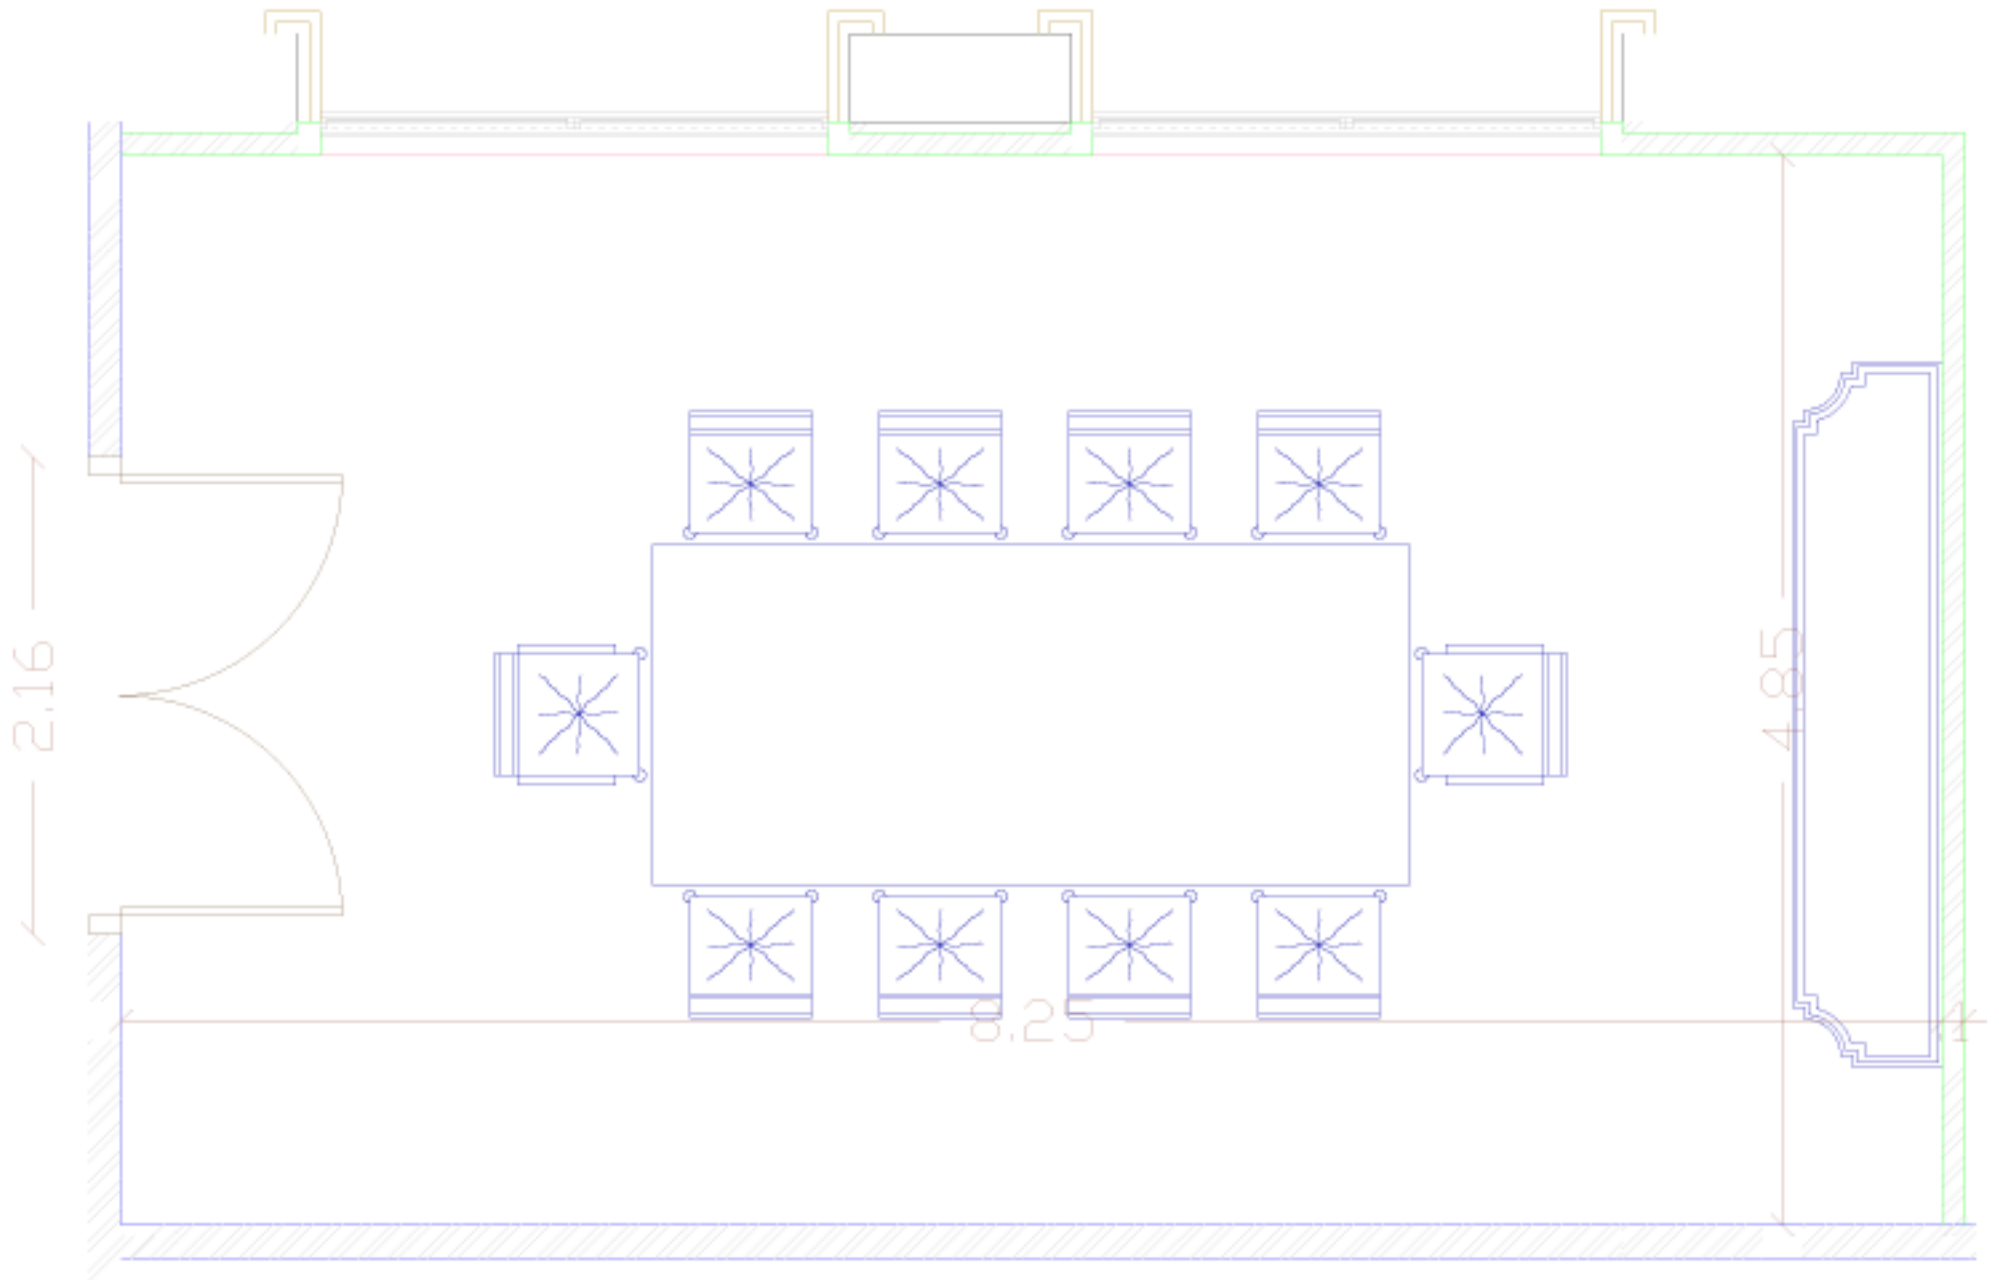

# AMRA HALL

Hall Name	Theater S	Classroom	Round Table	Reception	Rectangular	U Shape	Length	Width	Height	Area (m <sup>2</sup> )	Door Width	Door Height	Power	Telephone and Data
Amra Lounge	Lounge	Lounge	Lounge	Lounge	Lounge	Lounge	8.2	4.82	3.77	39.524	2	3	8	17